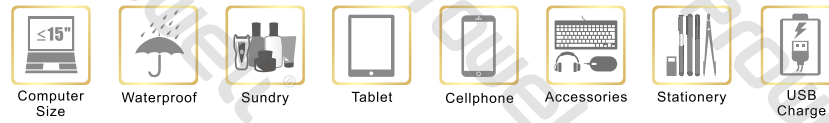

NB 53073

Laptop Backpack

Size
L270*W130*H430 (MM)

Inner Size
L235*W105*H400 (MM)