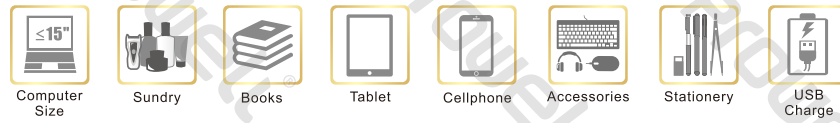

NB 53274

Laptop Backpack

Size
L320*W140*H450 (MM)

Inner Size
L290*W115*H425 (MM)