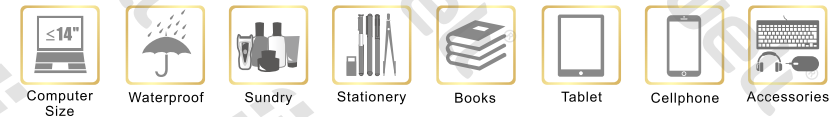

Size
L420*W105*H305 (MM)

Inner Size
L400*W98*H280 (MM)

NB 52855_{R1}

Laptop Bag

Size
L360*W115*H285 (MM)

Inner Size
L340*W95*H255 (MM)

NB 52960

Laptop Bag