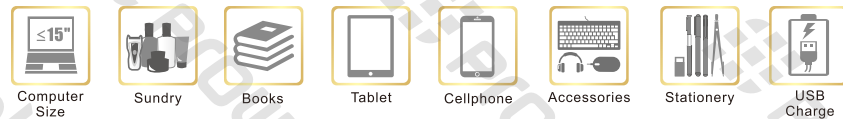

NB 53275

Laptop Backpack

Size
L290*W160*H480 (MM)

Inner Size
L270*W140*H455 (MM)